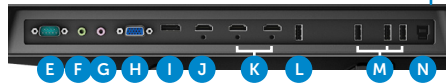

Connectivity

- E RS232 connector
- F Audio line-out
- G Audio line-in
- H VGA
- I DisplayPort
- J HDMI (MHL)
- K HDMI 1.4
- L USB downstream** (power charging port)
- M USB downstream
- N USB upstream

What's in the box?
Components   • Monitor   • Chief LSA1U Wall Mount Kit   • Remote control and batteries (AAA x 2)   • Remote control holder   • Stylus x 2 and stylus holder   • Wire saddles
Cables   • Power cable (varies by country)   • VGA cable   • HDMI to HDMI cable   • DisplayPort cable   • USB 3.0 upstream cable (to enable the USB ports on the monitor)
Documentation   • Drivers and documentation media (CD)   • Quick Setup Guide   • Safety and regulatory information

* Dell monitors are #1 Worldwide for 3 consecutive years. Source: IHS Global Inc. Desktop Monitor Market Tracker (2013 to 2015) ID#G16000073

** This port supports BC 1.2 compliance charging devices, at 1.5A (power capability 2A max) for fast charging.

¹ For a copy of the Limited Hardware Warranty, write to Dell USA LP, Attn: Warranties, One Dell Way, Round Rock, TX 78682 or see dell.com/warranty.

³ Color gamut (typical) is based on CIE1976 (86%) and CIE1931 (72%) test standards.

Dell 70 Interactive Conference Room Monitor | C7017T

Display	
Model number	C7017T
Viewable image size (diagonal)	176.56 cm (69.513 inches)
Active display area	
Horizontal	1538.88 mm (60.59 inches)
Vertical	865.62 mm (34.08 inches)
Maximum resolution	Full HD 1920 x 1080 at 60 Hz
Aspect ratio	16:9
Pixel pitch	0.802 x 0.802 mm
Brightness (typical)	400 cd/m² ~ 350cd/m² effective
Color gamut (typical)	86%³
Color depth	1.07 billion
Contrast ratio (typical)	4,000:1 (typical)
Viewing angle (typical) (vertical/horizontal)	176°/176°
Response time (typical)	6 ms (gray to gray) fast mode
Panel technology	Vertical Alignment
Surface	Anti-glare
Backlight	LED
Remote control	Brightness and volume adjustment
Built-in speakers	10W x 2
Bezel color	Black

Connectivity	
Connectors	1 x VGA, 3 x HDMI (2 x HDMI 1.4, 1 x HDMI/MHL), 1 x DisplayPort 1.2⁴, 4 x USB 3.0 downstream ports (including 1 power charging port**), 1 x USB 2.0 for touch, Audio line-in, Audio line-out

Design features	
Touch	IR-Technology | 10 points multi touch
VESA mounting support (wall mount included)	400 mm x 400 mm

Extras	
Wall mount kit	Chief LSA1U
Accessories	Stylus x2 + Stylus holder, Remote + remote holder

Power	
AC input voltage/frequency/current (typical)	100 to 240 VAC/50 or 60 Hz ± 3 Hz/4.0 A (max)
Power consumption (normal operation)	230W Max, 145W typical; 120W (ENERGY STAR®)
Power consumption	Standby (USB and RJ45 off) <0.5W Standby (USB Touch on) < 2W Standby (USB + RJ45 connected) <4W

Dimensions	
Height	932.6 mm (36.71 inches)
Width	1593.5 mm (62.73 inches)
Depth	95.1 mm (3.74 inches)

Weight	
Bezel width	Left, right, top 25.8 mm (1.01 inches) Bottom 38.2 mm (1.50 inches)
Weight (panel only – for wall mount or VESA mount considerations – no cables)	55.5 kg (122.36 lb)
Shipping weight	78.6 kg (173.28 lb)

Environmental compliance	
	ENERGY STAR®, RoHS, CECP