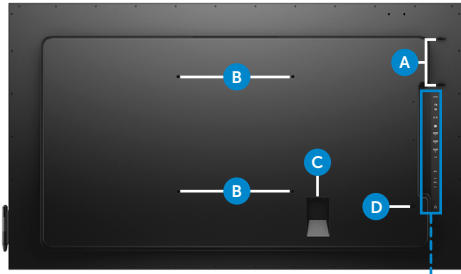

Experience the brilliantly clear Dell 70 Interactive Conference Room Monitor – ideal for conference rooms seating 9 to 12 people.

1. Back view
2. A Wire saddle hole
   - B VESA mounting holes (400 mm x 400 mm)
   - C AC power connector
   - D RJ-45 connector

Connectivity

- E RS232 connector
- F Audio line-out
- G Audio line-in
- H VGA
- I DisplayPort
- J HDMI (MHL)
- K HDMI 1.4
- L USB downstream** (power charging port)
- M USB downstream
- N USB upstream

What's in the box?
Components   • Monitor   • Chief LSA1U Wall Mount Kit   • Remote control and batteries (AAA x 2)   • Remote control holder   • Stylus x 2 and stylus holder   • Wire saddles
Cables   • Power cable (varies by country)   • VGA cable   • HDMI to HDMI cable   • DisplayPort cable   • USB 3.0 upstream cable (to enable the USB ports on the monitor)
Documentation   • Drivers and documentation media (CD)   • Quick Setup Guide   • Safety and regulatory information

* Dell monitors are #1 Worldwide for 3 consecutive years. Source: IHS Global Inc. Desktop Monitor Market Tracker (2013 to 2015) ID#G16000073

** This port supports BC 1.2 compliance charging devices, at 1.5A (power capability 2A max) for fast charging.

¹ For a copy of the Limited Hardware Warranty, write to Dell USA LP, Attn: Warranties, One Dell Way, Round Rock, TX 78682 or see dell.com/warranty.

³ Color gamut (typical) is based on CIE1976 (86%) and CIE1931 (72%) test standards.

Dell 70 Interactive Conference Room Monitor | C7017T

Display	
Model number	C7017T
Viewable image size (diagonal)	176.56 cm (69.513 inches)
Active display area	
Horizontal	1538.88 mm (60.59 inches)
Vertical	865.62 mm (34.08 inches)
Maximum resolution	Full HD 1920 x 1080 at 60 Hz
Aspect ratio	16:9
Pixel pitch	0.802 x 0.802 mm
Brightness (typical)	400 cd/m² ~ 350cd/m² effective
Color gamut (typical)	86%³
Color depth	1.07 billion
Contrast ratio (typical)	4,000:1 (typical)
Viewing angle (typical) (vertical/horizontal)	176°/176°
Response time (typical)	6 ms (gray to gray) fast mode
Panel technology	Vertical Alignment
Surface	Anti-glare
Backlight	LED
Remote control	Brightness and volume adjustment
Built-in speakers	10W x 2
Bezel color	Black

Connectivity	
Connectors	1 x VGA, 3 x HDMI (2 x HDMI 1.4, 1 x HDMI/MHL), 1 x DisplayPort 1.2⁴, 4 x USB 3.0 downstream ports (including 1 power charging port**), 1 x USB 2.0 for touch, Audio line-in, Audio line-out

Design features	
Touch	IR-Technology | 10 points multi touch
VESA mounting support (wall mount included)	400 mm x 400 mm

Extras	
Wall mount kit	Chief LSA1U
Accessories	Stylus x2 + Stylus holder, Remote + remote holder

Power	
AC input voltage/frequency/current (typical)	100 to 240 VAC/50 or 60 Hz ± 3 Hz/4.0 A (max)
Power consumption (normal operation)	230W Max, 145W typical; 120W (ENERGY STAR®)
Power consumption	Standby (USB and RJ45 off) <0.5W Standby (USB Touch on) < 2W Standby (USB + RJ45 connected) <4W

Dimensions	
Height	932.6 mm (36.71 inches)
Width	1593.5 mm (62.73 inches)
Depth	95.1 mm (3.74 inches)