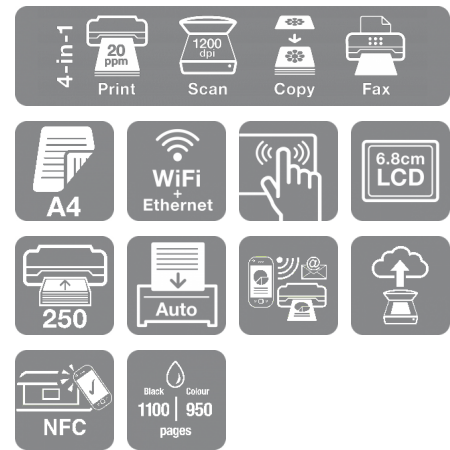

WorkForce Pro WF-3720DWF

DATASHEET

Space-saving and affordable 4-in-1 for business-quality printing with Wi-Fi, Wi-Fi Direct and fast double-sided printing

Looking for a space-saving, cost-effective, yet advanced printer? The WF-3720DWF is a great choice for home offices or small businesses. It packs in lots of features including fast double-sided printing, a high-capacity paper tray and a 6.8cm touchscreen. It's easy to use too with NFC¹, Wi-Fi, Wi-Fi Direct and Epson's free mobile printing apps².

Style and substance

With its modern design, the compact WF-3720DWF is a great fit for the home or office. Its stylish and sleek design is complemented by a 6.8cm touchscreen.

Business quality

Even at high speeds, this 4-in-1 printer produces top quality, laser-like prints thanks to Epson's most advanced printhead technology, PrecisionCore. The WF-3720DWF is designed for business with double-sided printing, a 35 page automatic document feeder and 250 sheet paper tray. It also supports advanced Scan-to functions including Scan-to: Email, Cloud, FTP and Network.

Low running costs

Achieve professional, crisp and clear business documents that are water, smudge and highlighter resistant, with Epson's DURABrite Ultra Ink. Offering great value, the inks are supplied individually, so you only ever have to replace the colour used. Plus, with XL cartridges you can print up to three times more pages³ - that equates to 1,100 black and 950 colour pages⁴.

KEY FEATURES

- **Print, scan, copy and fax**
4-in-1 with fast duplex printing
- **Fast business-quality printing**
20ppm in black 10ppm in colour⁵
- **Connectivity**
Wi-Fi, Wi-Fi Direct, NFC¹ and Ethernet
- **Front paper tray**
250-sheet capacity
- **Epson's free mobile printing apps²**
Freedom to print and scan anywhere²