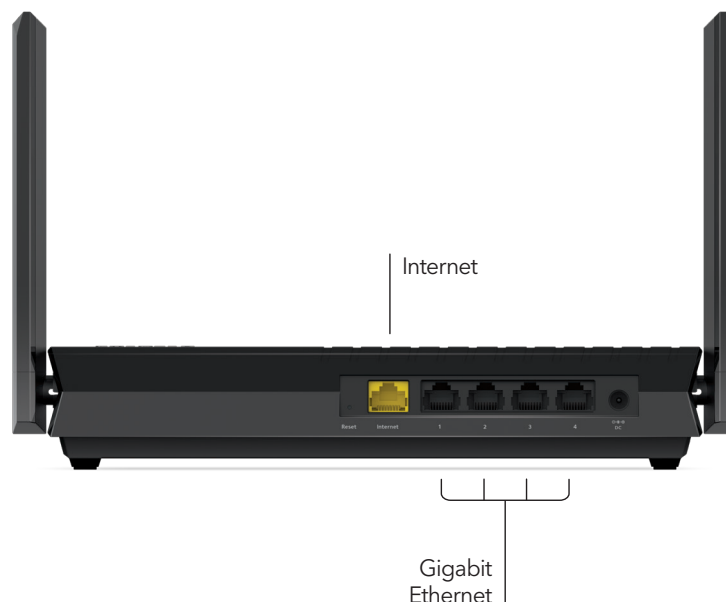

Connection Diagram